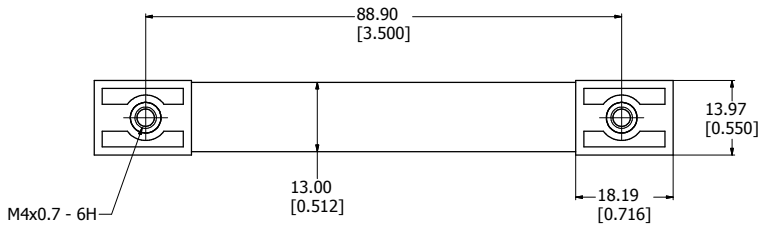

sales@integrated-circuit.com

SIDE VIEW

EXPLODED HANDLE ASSEMBLY

BOTTOM VIEW

1427NBC, BB, GC		
Part #	Plastic End Post	Aluminum Bar Handle
1427NBC	Black	Clear
1427NBB	Black	Black
1427NGC	Grey	Clear
Hardware		
2 Screws - Countersink M4 x 10		
2 Washers		
**note handle sold singly		