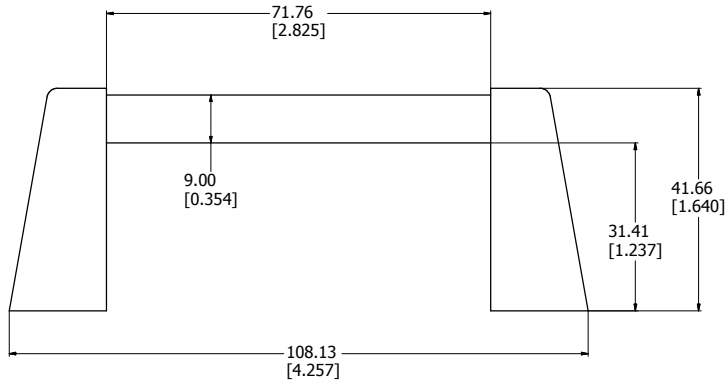

sales@integrated-circuit.com

SIDE VIEW

EXPLODED HANDLE ASSEMBLY

BOTTOM VIEW

1427NBC, BB, GC		
Part #	Plastic End Post	Aluminum Bar Handle
1427NBC	Black	Clear
1427NBB	Black	Black
1427NGC	Grey	Clear
Hardware		
2 Screws - Countersink M4 x 10		
2 Washers		
**note handle sold singly		