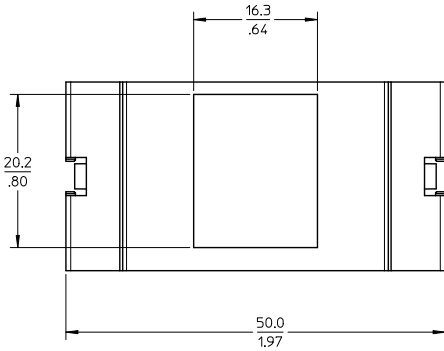

[sales@integrated-circuit.com](mailto:sales@integrated-circuit.com)

NOTES:

1. MATERIAL: POLYCARBONATE/ACRYLONITRILE-BUTADIENE-STYRENE (PC/ABS)
2. PACKAGING : 10 NUMBERS OF MODULES ARE PACKED IN A BAG.

ISO VIEWS

PART NUMBER CHART		
MPN NO.	SAP NO.	COLOR
MUS-00096-01	180070047	ALMOND
MUS-00096-02	180070048	WHITE
MUS-00096-04	180070049	BLACK
MUS-00096-08	180070050	GREY

<b>ENTER DESCRIPTION</b> EC NO: M1S2010-0170 DRAWN BY: PS03 CHKD: JKUMAR APPR: JKUMAR DATE: 2010/06/01 DATE: 2010/06/16	<b>QUALITY SYMBOLS</b> ▽=0 ▽=0	<b>GENERAL TOLERANCES (UNLESS SPECIFIED)</b>		<b>DIMENSION STYLE</b> MM/IN		SCALE 2:1	DESIGN UNITS METRIC	THIRD ANGLE PROJECTION	
		4 PLACES	± ---	± ---	DRAWN BY	DATE	TITLE US011 1U 1 PORT FASCIA - 10/BAG		
		3 PLACES	± ---	± ---	CHECKED BY	DATE	MOLEX INCORPORATED		
		2 PLACES	± ---	± .020	APPROVED BY	DATE	MATERIAL NO. SEE CHART	DOCUMENT NO. SD-18007-004	SHEET NO. 1 OF 1
1 PLACE	± 0.51	± ---	DRAFT WHERE APPLICABLE MUST REMAIN WITHIN DIMENSIONS		THIS DRAWING CONTAINS INFORMATION THAT IS PROPRIETARY TO MOLEX INCORPORATED AND SHOULD NOT BE USED WITHOUT WRITTEN PERMISSION				
ANGULAR ± ---°									