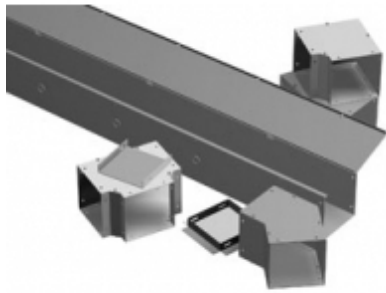

sales@integrated-circuit.com

Type 1 Lay-In Wireway *CW Series* Wireway & Accessories

Application

- Construction designed to ensure electrical continuity and to permit fast and easy indoor installation of multiple wireway runs.

Standards

- UL-50 Type 1
- cUL Type 1
- Complies with
 - IEC 60529, IP20

Construction - Screw Cover

- Formed from 16 or 14 gauge steel
- Flat covers have keyhole screw slots
- Straight sections do not have knockouts
- Unobstructed interior speeds up laying of cables
- Optional hanger brackets allow for vertical or horizontal mounting
- Joiners sold separately

Construction - Hinge Cover

- Formed from 16 or 14 gauge steel
- Hinge covers are hinged on 24" centers
- Straight sections are provided with adequate concentric knockouts (1/2", 3/4" conduit size)
- Knockouts are on 12" centers
- Joiner is included with each straight section
- Unobstructed interior speeds up laying of cables
- Optional hanger brackets allow for vertical or horizontal mounting

- Bracket Hanger Wall Type
- Joiner
- Telescope Fitting

Screw Cover with Knockouts	2.5 x 2.5	4 x 4	6 x 6	8 x 8	10 x 10	12 x 12
Straight Section 12"	CWSC212	CWSC412	CWSC612	CWSC812	-	CWSC1212
Straight Section 18"	-	-	-	-	-	-
Straight Section 24"	CWSC224	CWSC424	CWSC624	CWSC824	-	CWSC1224
Straight Section 36"	CWSC236	CWSC436	CWSC636	CWSC836	-	CWSC1236
Straight Section 48"	CWSC248	CWSC448	CWSC648	CWSC848	-	CWSC1248
Straight Section 60"	CWSC260	CWSC460	CWSC660	CWSC860	-	CWSC1260
Straight Section 72"	-	CWSC472	CWSC672	-	-	-
Straight Section 96"	-	-	-	-	-	-
Straight Section 120"	CWSC2120	CWSC4120	CWSC6120	CWSC8120	-	-